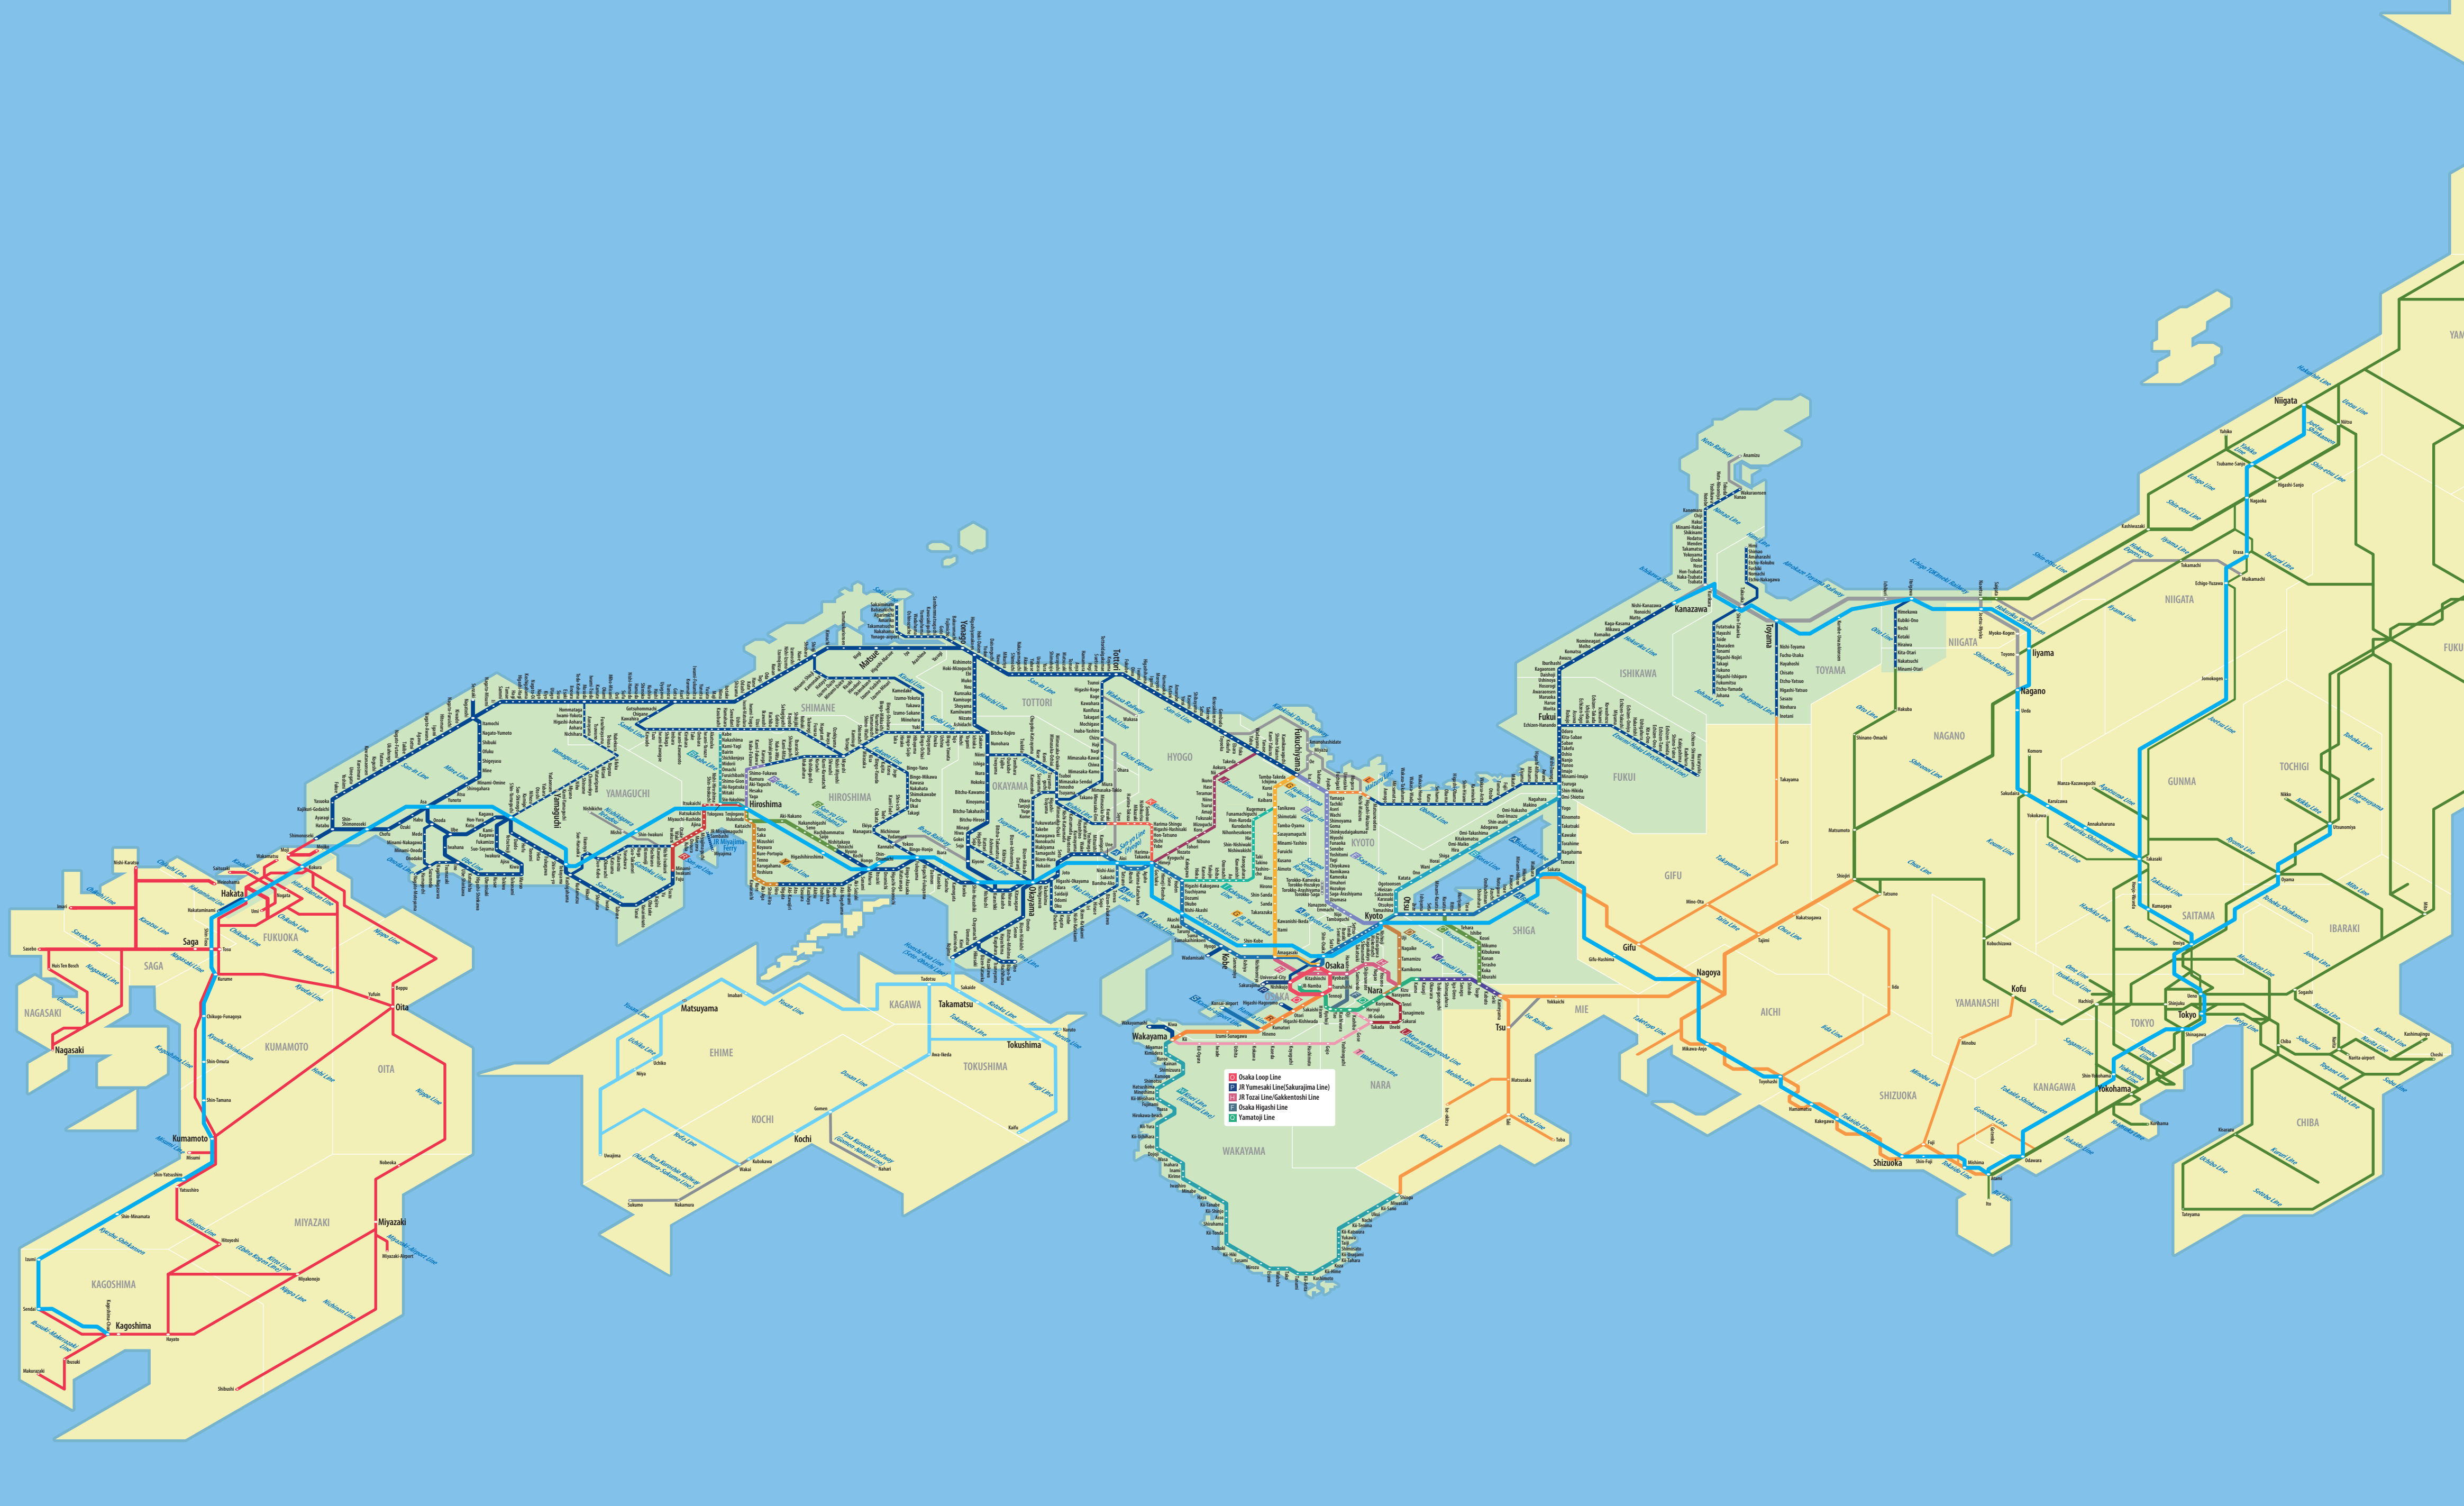

- Osaka Loop Line
- JR Yamanashi Line (Sakarajima Line)
- JR Tozai Line (Sakarajima Line)
- Osaka Higashi Line
- Yamatoji Line

- Osaka Loop Line
- JR Yamanashi Line (Sakarajima Line)
- JR Tozai Line (Sakarajima Line)
- Osaka Higashi Line
- Yamatoji Line